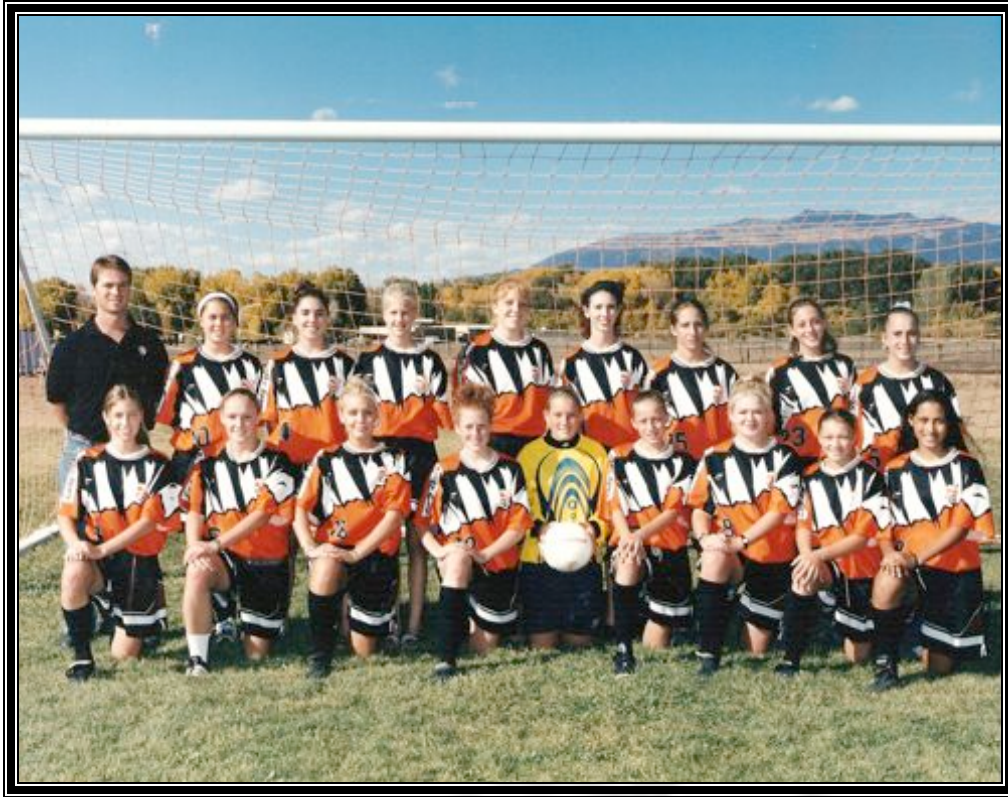

THS Lady Tigers 2000

Pictured Left to Right First Row: Jennifer Gilman, Alicia Waltz, Katie Enright, Keely Dobbs, Hailey Swinehart, Molly Bell, Cambria Narin, Krizia Mayer, Nicole Woodards

Pictured Left to Right Back Row: Coach Ben Anders, Katlin Okamoto, Taylor Jaramillo, Blaine Campbell, Heather Blish, Chantal Faurie, Rachel Spears, Matty Miller, Christy Stauffer

Not Pictured: June Matthews, Irene Rodriguez, Chelsea Bergen, Carley Concha, Ivy DeMaranville, Katie Hohnholt, Cassandra Romero

Head Coach: Ben Anders
JV/Assistant Coach: Stacy Black
Assistant Coach: Mary Spears
Technical Skills Trainer: Michael Hensley

All District First Team	All District Second Team	All District Honorable Mention
Rachel Spears, Defender Katlin Okamoto, Midfielder Alicia Waltz, Forward	Hailey Swinehart, Goalie Taylor Jaramillo, Defender Heather Blish, Forward	
Class – AAAA District – 2 District Coach of the Year – Ben Anders		
NCAA Participants: Alicia Waltz walked on to play Women’s soccer at the University of New Mexico (Div 1)		

All State First Team	All District Second Team	All District Honorable Mention
Katlin Okamoto, Midfielder	Rachel Spears, Defender	Hailey Swinehart, Goalie Alicia Waltz, Forward